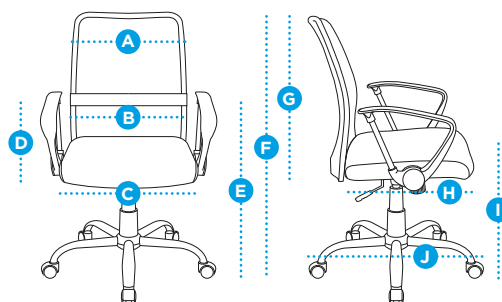

SYNNA

OFFICE CHAIR
WITH WHEELED BASE

Practical and comfortable
for work or leisure.

Breathable
Mesh

Armrests

Rock
Function

Adjustable
Height

offy

SYNA

Great for open office ambients or domestic offices, Offy Syna is a practical and comfortable solution for long hours of work or leisure.

SPECIFICATIONS

WHEEL DIAMETER: 50 MM
MAXIMUM WEIGHT SUPPORT: 120 KG
LIFTER: GAS CLASS 3
FOAM DENSITY: 24 KG / M³
MATERIALS: BREATHABLE MESH,
FABRICS, PLASTIC, METAL, FOAM

ADJUSTMENTS

HEIGHT ADJUSTMENT: 10 CM
ROCK FUNCTION: YES

LOGISTICS

NET WEIGHT: 12 KG
GROSS WEIGHT: 14 KG
PACKAGE DIMENSIONS: 69 X 59 X 32 CM
SKU: OFFYSYNA
EAN: 5600413203613

Detailed dimensions:

A 44 cm	F 99-109 cm
B 47 cm	G 58 cm
C 49 cm	H 59 cm
D 29 cm	I 45-55 cm
E 57-67 cm	J 65 cm